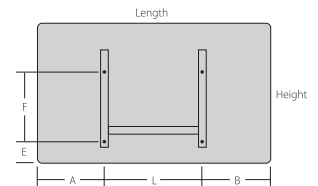

Features:

- Slimline design saving space
- Created for wet areas – totally safe
- Fully galvanised to avoid rusting
- Output sizes from 500 Watt to 1000 Watt
- BEAB approved to splashproof standard IP24
- Equipotential earth bonding terminal provided
- Overheat cut-out facility
- Fully tamperproofed

Model	Rating Watt	Length mm	Height mm	Depth from wall mm	A mm	L mm	B mm	E mm	F mm	Weight kg
Series 8 Bathroom Heaters										
K4N-1000	1000	675	400	78	187.5	300	187.5	70	200	4.6
K4N-0750	750	525	400	78	170.0	200	155.0	70	200	3.7
K4N-0500	500	425	400	78	169.5	150	106.0	70	200	3.1