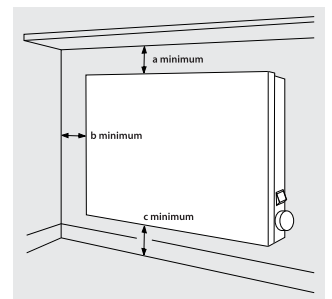

Thermostat Module Type

Model	GE	RDC 700	GCL	GCO	GCZ	GCH	GER T9	GER T10
Series 8 Compact heaters								
K4N-1000	•	•			•	•	•	•
K4N-0750	•	•			•	•	•	•
K4N-0500	•	•			•	•	•	•