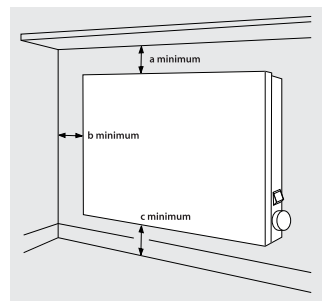

Thermostat Module Type

Model	GE	RDC 700	GCL	GCO	GCZ	GCH	GER T9	GER T10
Series 8 Slimline skirting heaters								
C2N-1500	•	•		•	•	•	•	•
C2N-1250	•	•		•	•	•	•	•
C2N-1000	•	•		•	•	•	•	•
C2N-0750	•	•		•	•	•	•	•
C2N-0500	•	•		•	•	•	•	•
C2N-0250	•	•		•	•	•	•	•